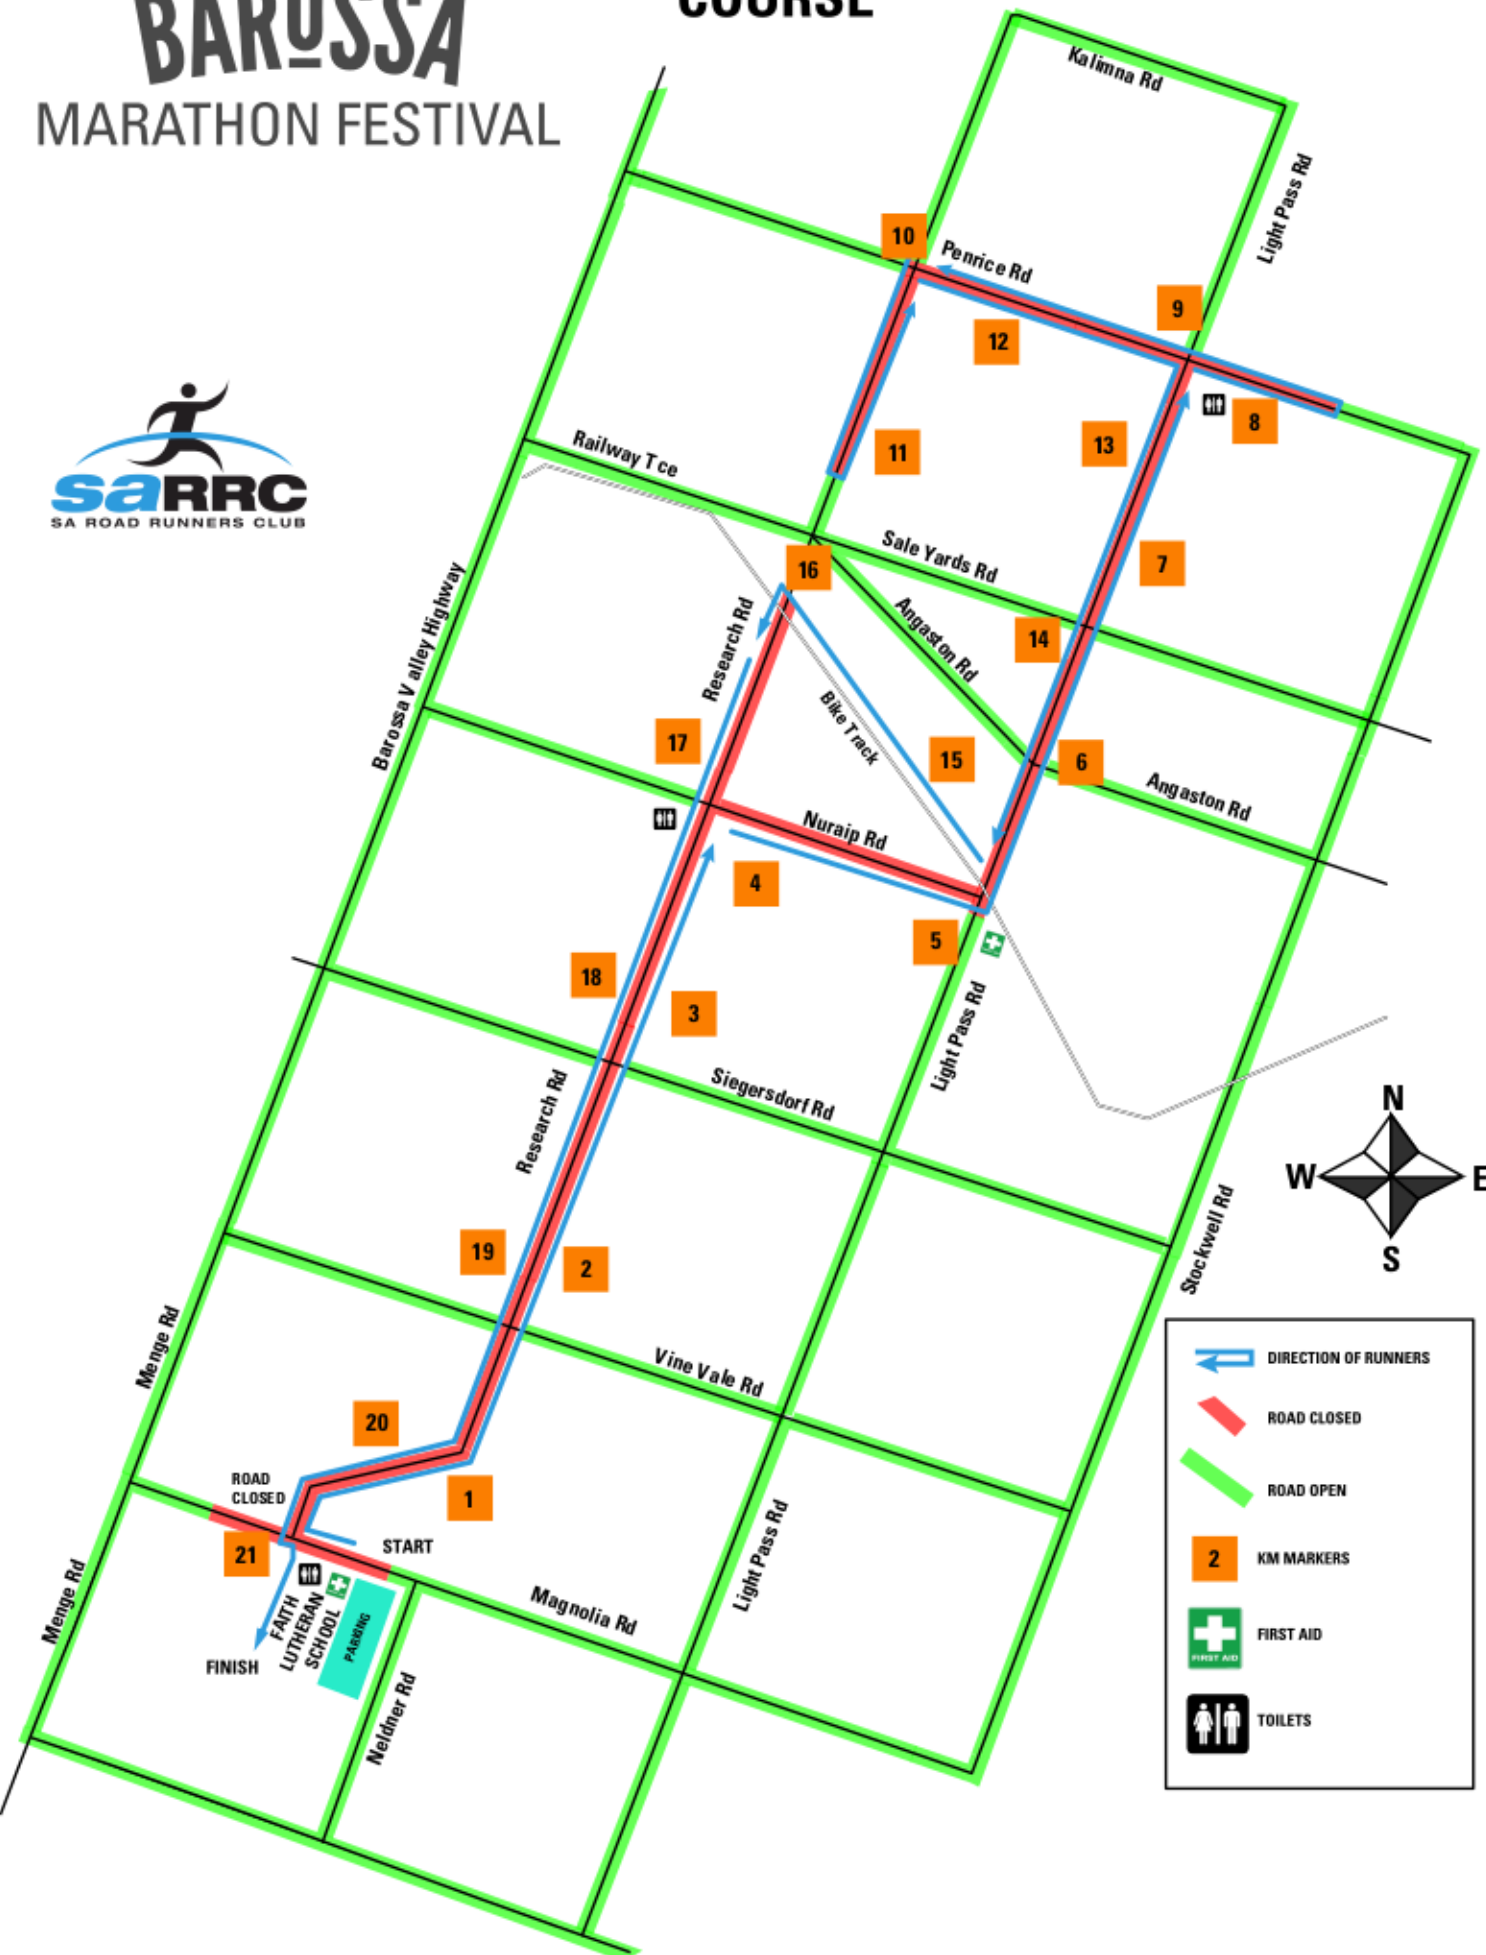

BAROSSA MARATHON FESTIVAL

MARATHON AND HALF MARATHON COURSE

	DIRECTION OF RUNNERS
	ROAD CLOSED
	ROAD OPEN
	KM MARKERS
	FIRST AID
	TOILETS